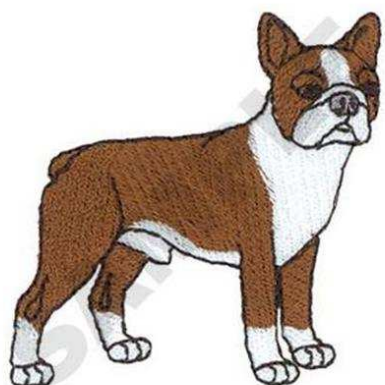

# Other Dog Embroidery Options

**Weimaraner**  
File: DG0578  
Size: 3.01" W X 1.49" H

**Dog Silhouette 1**  
File: DG0721  
Size: 3" W X 1.46" H

**Dog Silhouette 2**  
File: DG0722  
Size: 2.81" W X 2.98" H

**Golden Doodle**  
File: DG0712  
Size: 2.98" W X 2.74" H

**Argentine Dog**  
File: DG0708  
Size: 2.31" W X 3.03" H

**Sm. Greyhound**  
File: DG0711  
Size: 3.04" W X 2.9" H

**Pug**  
File: DG0124  
Size: 2.8" W X 2.5" H

**Sm. Hungarian Vizsla**  
File: DG0694  
Size: 2.95" W X 2.38" H

**Rottweiler**  
File: DG0054  
Size: 2.16" W X 2.51" H

**Rough Collie**  
File: DG0050  
Size: 2.52" W X 2.43" H

**Pembroke Welsh Corgi**  
File: DG0703  
Size: 2.89" W X 2.33" H

**Golden Retriever**  
File: DG0068  
Size: 2.52" W X 1.61" H

**Toy Poodle**  
File: DG0652  
Size: 2.62" W X 2.99" H

**Poodle**  
File: DG0065  
Size: 2.48" W X 2.5" H

**Boston Terrier**  
File: DG0084  
Size: 2.43" W X 2.5" H